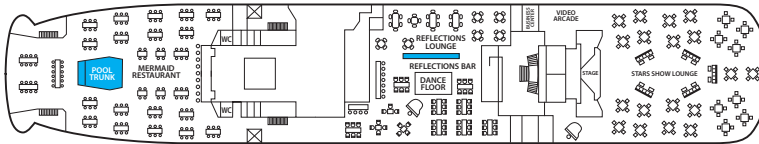

## Symbol Legend

- = 2 lower beds
- = double bed
- = 1 lower bed
- ★ = double bed + sofa
- ◆ = double bed + 1 upper bed
- = 2 lower beds + 2 upper beds
- = 1 lower bed + 1 upper bed
- = Staterooms with bathtub
- \* = Suitable for wheelchairs
- ◐ = Staterooms with obstructed view

PANORAMIC DECK

COMPASS DECK

SUN DECK

BOAT DECK

MERRY DECK

PHOENICIAN DECK

CEDARS DECK

FORTUNE DECK

CAT.	DECK	DESCRIPTION	NUMBER OF STATEROOMS
IA	FORTUNE	Inside Standard Stateroom, 2 beds, 3rd/4th berth, bathroom with shower	40
IB	CEDARS	Inside Standard Stateroom, 2 beds, 3rd/4th berth, bathroom with shower	68
IC	BOAT / PHOENICIAN	Inside Superior Stateroom, matrimonial, bathroom with shower	53
ID	BOAT	Inside Premium Stateroom, matrimonial, bathroom with bathtub	4
XA	FORTUNE	Outside Standard Stateroom, 2 beds or matrimonial, 3rd berth, bathroom with shower	19
XB	PHOENICIAN / FORTUNE	Outside Standard Stateroom, 2 beds or matrimonial, 3rd/4th berth, bathroom with shower	36
XC	CEDARS	Outside Superior Stateroom, 2 beds or matrimonial, bathroom with shower	20
XD	PHOENICIAN / CEDARS	Outside Superior Stateroom, 2 beds or matrimonial, 3rd/4th berth, bathroom with shower	57
XE	BOAT / PHOENICIAN / FORTUNE	Outside Premium Stateroom, matrimonial, sofa bed, bathroom with bathtub or shower	15
XS	CEDARS	Outside Single Stateroom, bathroom with shower	6
SJO	PHOENICIAN	Junior Suite, matrimonial, sofa bed, bathroom with bathtub (obstructed view)	2
SJ	BOAT / PHOENICIAN	Junior Suite, matrimonial, sofa bed, bathroom with bathtub	30
S	BOAT / PHOENICIAN	Suite, matrimonial, sofa, bathroom with whirlpool bath	5