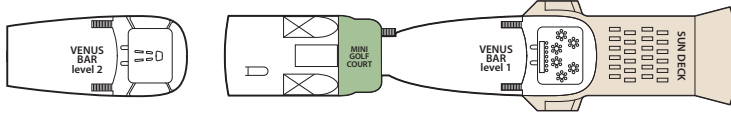

## Symbol Legend

- = 2 lower beds
- = double bed
- = 1 lower bed
- ★ = double bed + sofa
- ◆ = double bed + 1 upper bed
- = 2 lower beds + 2 upper beds
- = 1 lower bed + 1 upper bed
- = Staterooms with bathtub
- \* = Suitable for wheelchairs
- ◐ = Staterooms with obstructed view

CAT.	DECK	DESCRIPTION	NUMBER OF STATEROOMS
IA	FORTUNE	Inside Standard Stateroom, 2 beds, 3rd/4th berth, bathroom with shower	40
IB	CEDARS	Inside Standard Stateroom, 2 beds, 3rd/4th berth, bathroom with shower	68
IC	BOAT / PHOENICIAN	Inside Superior Stateroom, matrimonial, bathroom with shower	53
ID	BOAT	Inside Premium Stateroom, matrimonial, bathroom with bathtub	4
XA	FORTUNE	Outside Standard Stateroom, 2 beds or matrimonial, 3rd berth, bathroom with shower	19
XB	PHOENICIAN / FORTUNE	Outside Standard Stateroom, 2 beds or matrimonial, 3rd/4th berth, bathroom with shower	36
XC	CEDARS	Outside Superior Stateroom, 2 beds or matrimonial, bathroom with shower	20
XD	PHOENICIAN / CEDARS	Outside Superior Stateroom, 2 beds or matrimonial, 3rd/4th berth, bathroom with shower	57
XE	BOAT / PHOENICIAN / FORTUNE	Outside Premium Stateroom, matrimonial, sofa bed, bathroom with bathtub or shower	15
XS	CEDARS	Outside Single Stateroom, bathroom with shower	6
SJO	PHOENICIAN	Junior Suite, matrimonial, sofa bed, bathroom with bathtub (obstructed view)	2
SJ	BOAT / PHOENICIAN	Junior Suite, matrimonial, sofa bed, bathroom with bathtub	30
S	BOAT / PHOENICIAN	Suite, matrimonial, sofa, bathroom with whirlpool bath	5