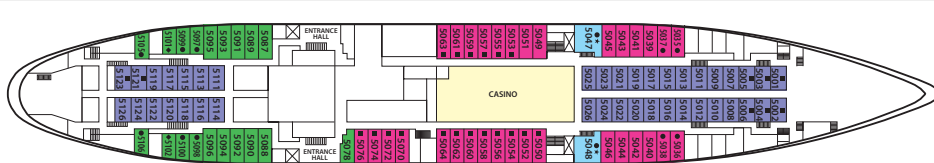

## Symbol Legend

- = 2 lower beds
- = double bed
- = 1 lower bed
- ★ = double bed + sofa
- ◆ = double bed + 1 upper bed
- = 2 lower beds + 2 upper beds
- = 1 lower bed + 1 upper bed
- = Staterooms with bathtub
- \* = Suitable for wheelchairs
- ◐ = Staterooms with obstructed view

PANORAMIC DECK

COMPASS DECK

SUN DECK

BOAT DECK

MERRY DECK

PHOENICIAN DECK

CEDARS DECK

FORTUNE DECK

CAT.	DECK	DESCRIPTION	NUMBER OF STATEROOMS
IA	FORTUNE	Inside Standard Stateroom, 2 beds, 3rd/4th berth, bathroom with shower	40
IB	CEDARS	Inside Standard Stateroom, 2 beds, 3rd/4th berth, bathroom with shower	68
IC	BOAT / PHOENICIAN	Inside Superior Stateroom, matrimonial, bathroom with shower	53
ID	BOAT	Inside Premium Stateroom, matrimonial, bathroom with bathtub	4
XA	FORTUNE	Outside Standard Stateroom, 2 beds or matrimonial, 3rd berth, bathroom with shower	19
XB	PHOENICIAN / FORTUNE	Outside Standard Stateroom, 2 beds or matrimonial, 3rd/4th berth, bathroom with shower	36
XC	CEDARS	Outside Superior Stateroom, 2 beds or matrimonial, bathroom with shower	20
XD	PHOENICIAN / CEDARS	Outside Superior Stateroom, 2 beds or matrimonial, 3rd/4th berth, bathroom with shower	57
XE	BOAT / PHOENICIAN / FORTUNE	Outside Premium Stateroom, matrimonial, sofa bed, bathroom with bathtub or shower	15
XS	CEDARS	Outside Single Stateroom, bathroom with shower	6
SJO	PHOENICIAN	Junior Suite, matrimonial, sofa bed, bathroom with bathtub (obstructed view)	2
SJ	BOAT / PHOENICIAN	Junior Suite, matrimonial, sofa bed, bathroom with bathtub	30
S	BOAT / PHOENICIAN	Suite, matrimonial, sofa, bathroom with whirlpool bath	5