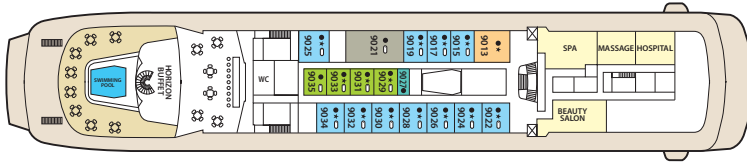

## Symbol Legend

- = 2 lower beds
- = double bed
- = 1 lower bed
- ★ = double bed + sofa
- ◆ = double bed + 1 upper bed
- = 2 lower beds + 2 upper beds
- = 1 lower bed + 1 upper bed
- = Staterooms with bathtub
- \* = Suitable for wheelchairs
- ◐ = Staterooms with obstructed view

PANORAMIC DECK

COMPASS DECK

SUN DECK

BOAT DECK

MERRY DECK

PHOENICIAN DECK

CEDARS DECK

FORTUNE DECK

CAT.	DECK	DESCRIPTION	NUMBER OF STATEROOMS
IA	FORTUNE	Inside Standard Stateroom, 2 beds, 3rd/4th berth, bathroom with shower	40
IB	CEDARS	Inside Standard Stateroom, 2 beds, 3rd/4th berth, bathroom with shower	68
IC	BOAT / PHOENICIAN	Inside Superior Stateroom, matrimonial, bathroom with shower	53
ID	BOAT	Inside Premium Stateroom, matrimonial, bathroom with bathtub	4
XA	FORTUNE	Outside Standard Stateroom, 2 beds or matrimonial, 3rd berth, bathroom with shower	19
XB	PHOENICIAN / FORTUNE	Outside Standard Stateroom, 2 beds or matrimonial, 3rd/4th berth, bathroom with shower	36
XC	CEDARS	Outside Superior Stateroom, 2 beds or matrimonial, bathroom with shower	20
XD	PHOENICIAN / CEDARS	Outside Superior Stateroom, 2 beds or matrimonial, 3rd/4th berth, bathroom with shower	57
XE	BOAT / PHOENICIAN / FORTUNE	Outside Premium Stateroom, matrimonial, sofa bed, bathroom with bathtub or shower	15
XS	CEDARS	Outside Single Stateroom, bathroom with shower	6
SJO	PHOENICIAN	Junior Suite, matrimonial, sofa bed, bathroom with bathtub (obstructed view)	2
SJ	BOAT / PHOENICIAN	Junior Suite, matrimonial, sofa bed, bathroom with bathtub	30
S	BOAT / PHOENICIAN	Suite, matrimonial, sofa, bathroom with whirlpool bath	5